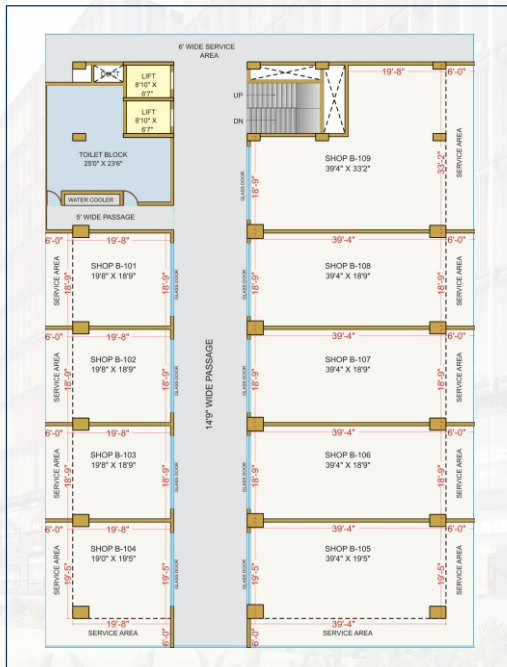

Gem of the town

Elevate Your Address
Connect • Grow • Succeed

Sumeet Trade Centre

Gem of the town

Property Features

- Prime Location
- Modern Architecture Design
- Rooftop Cafeteria
- Landscaped Dropoff / Pick up Zone
- Ample Parking Space
- Power Backup For Common Areas
- Flexible Office / Retail Space
- Vastu Complaint

TYPICAL FLOOR PLAN 1st-8th FLOOR (TOWER B)

SHOP NO.	AUP	SBA	UNITS
B 101-801	518	771	SQFT
B 102-802	510	758	SQFT
B 103-803	510	758	SQFT
B 104-804	673	1002	SQFT
B 105-805	1178	1753	SQFT
B 106-806	892	1327	SQFT
B 107-807	892	1327	SQFT
B 108-808	892	1327	SQFT
B 109-809	1286	1913	SQFT

* AUP : AREA UNDER POSSESSION
* SBA : SUPER BUILT UP AREA

TYPICAL FLOOR PLAN 1st- 8th FLOOR (TOWER C)

SHOP NO.	AUP	SBA	UNITS
C 101-801	515	766	SQFT
C 102-802	515	766	SQFT
C 103-803	515	766	SQFT
C 104-804	679	1010	SQFT
C 105-805	1188	1767	SQFT
C 106-806	901	1341	SQFT
C 107-807	901	1341	SQFT
C 108-808	901	1341	SQFT
C 109-809	1290	1920	SQFT

* AUP : AREA UNDER POSSESSION

* SBA : SUPER BUILT UP AREA

Sumeet Trade Centre

Gem of the town

Thank You