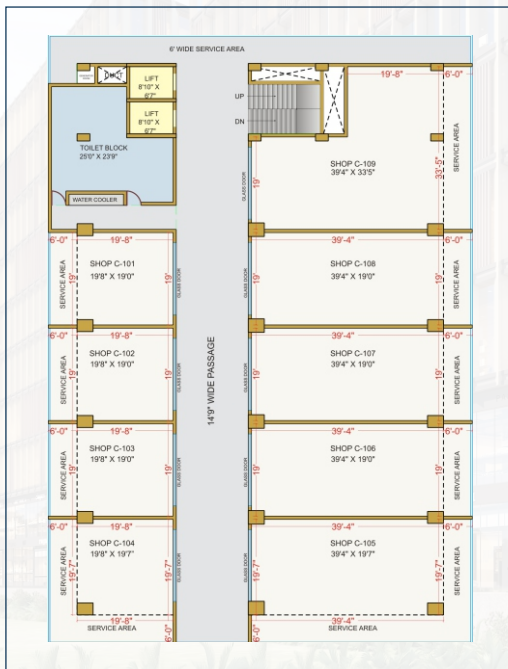

Gem of the town

Elevate Your Address
Connect • Grow • Succeed

Sumeet Trade Centre

Gem of the town

Property Features

- Prime Location
- Modern Architecture Design
- Rooftop Cafeteria
- Landscaped Dropoff / Pick up Zone
- Ample Parking Space
- Power Backup For Common Areas
- Flexible Office / Retail Space
- Vastu Complaint

TYPICAL FLOOR PLAN 1st-8th FLOOR (TOWER B)

SHOP NO.	AUP	SBA	UNITS
B 101-801	518	771	SQFT
B 102-802	510	758	SQFT
B 103-803	510	758	SQFT
B 104-804	673	1002	SQFT
B 105-805	1178	1753	SQFT
B 106-806	892	1327	SQFT
B 107-807	892	1327	SQFT
B 108-808	892	1327	SQFT
B 109-809	1286	1913	SQFT

* AUP : AREA UNDER POSSESSION
* SBA : SUPER BUILT UP AREA

TYPICAL FLOOR PLAN 1st- 8th FLOOR (TOWER C)

SHOP NO.	AUP	SBA	UNITS
C 101-801	515	766	SQFT
C 102-802	515	766	SQFT
C 103-803	515	766	SQFT
C 104-804	679	1010	SQFT
C 105-805	1188	1767	SQFT
C 106-806	901	1341	SQFT
C 107-807	901	1341	SQFT
C 108-808	901	1341	SQFT
C 109-809	1290	1920	SQFT

* AUP : AREA UNDER POSSESSION

* SBA : SUPER BUILT UP AREA

Sumeet Trade Centre

Gem of the town

Thank You